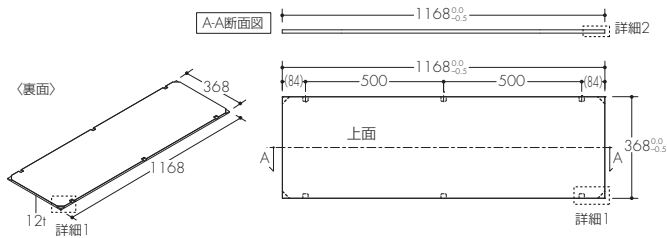

● 図番:木棚 365-878

対応シリーズ: Kado 15