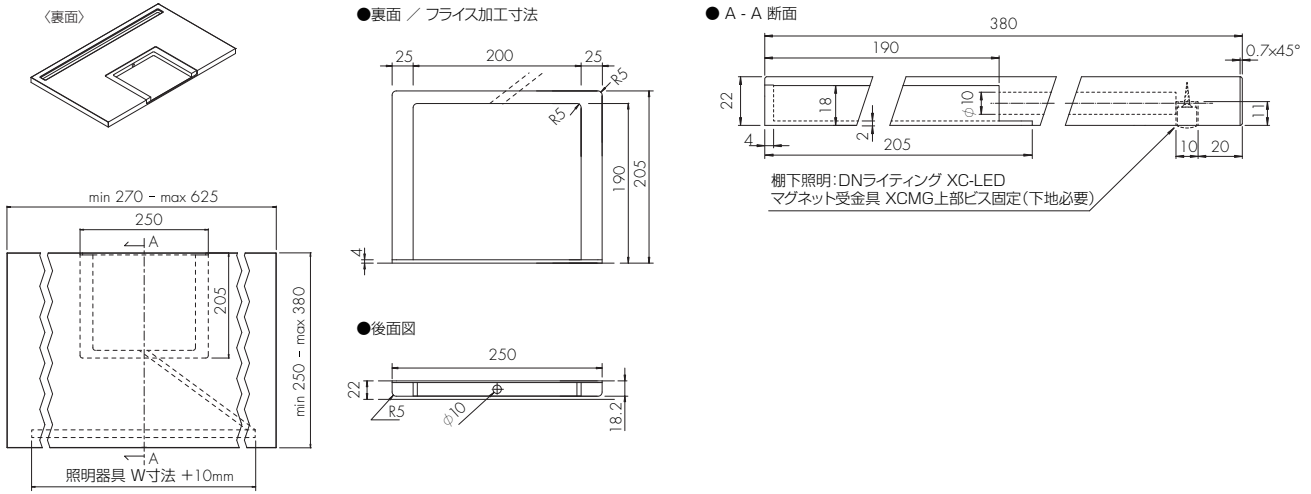

詳細図

木棚 ④

図番:木棚 991-217

対応シリーズ: Mono 20 P/L